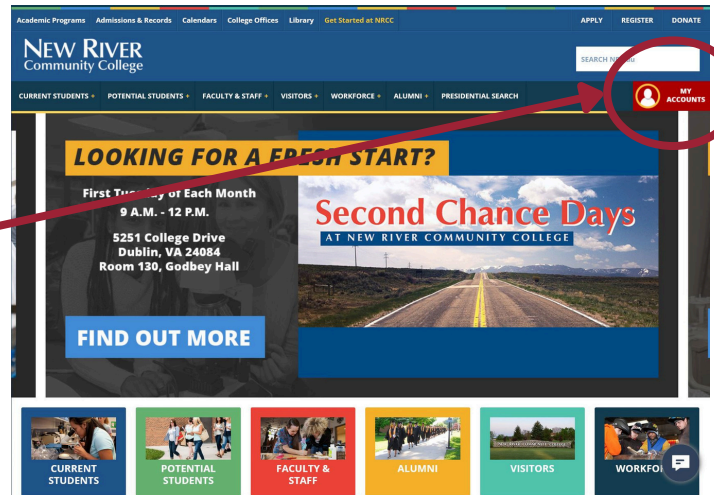

NRCC Logging into Canvas Guide

1. Go to nr.edu

- Go to nr.edu.
- Click on 'My Accounts' in the top right corner of the screen.

2. Log into your account

- Log into your NRCC account using your username, password, and MFA.